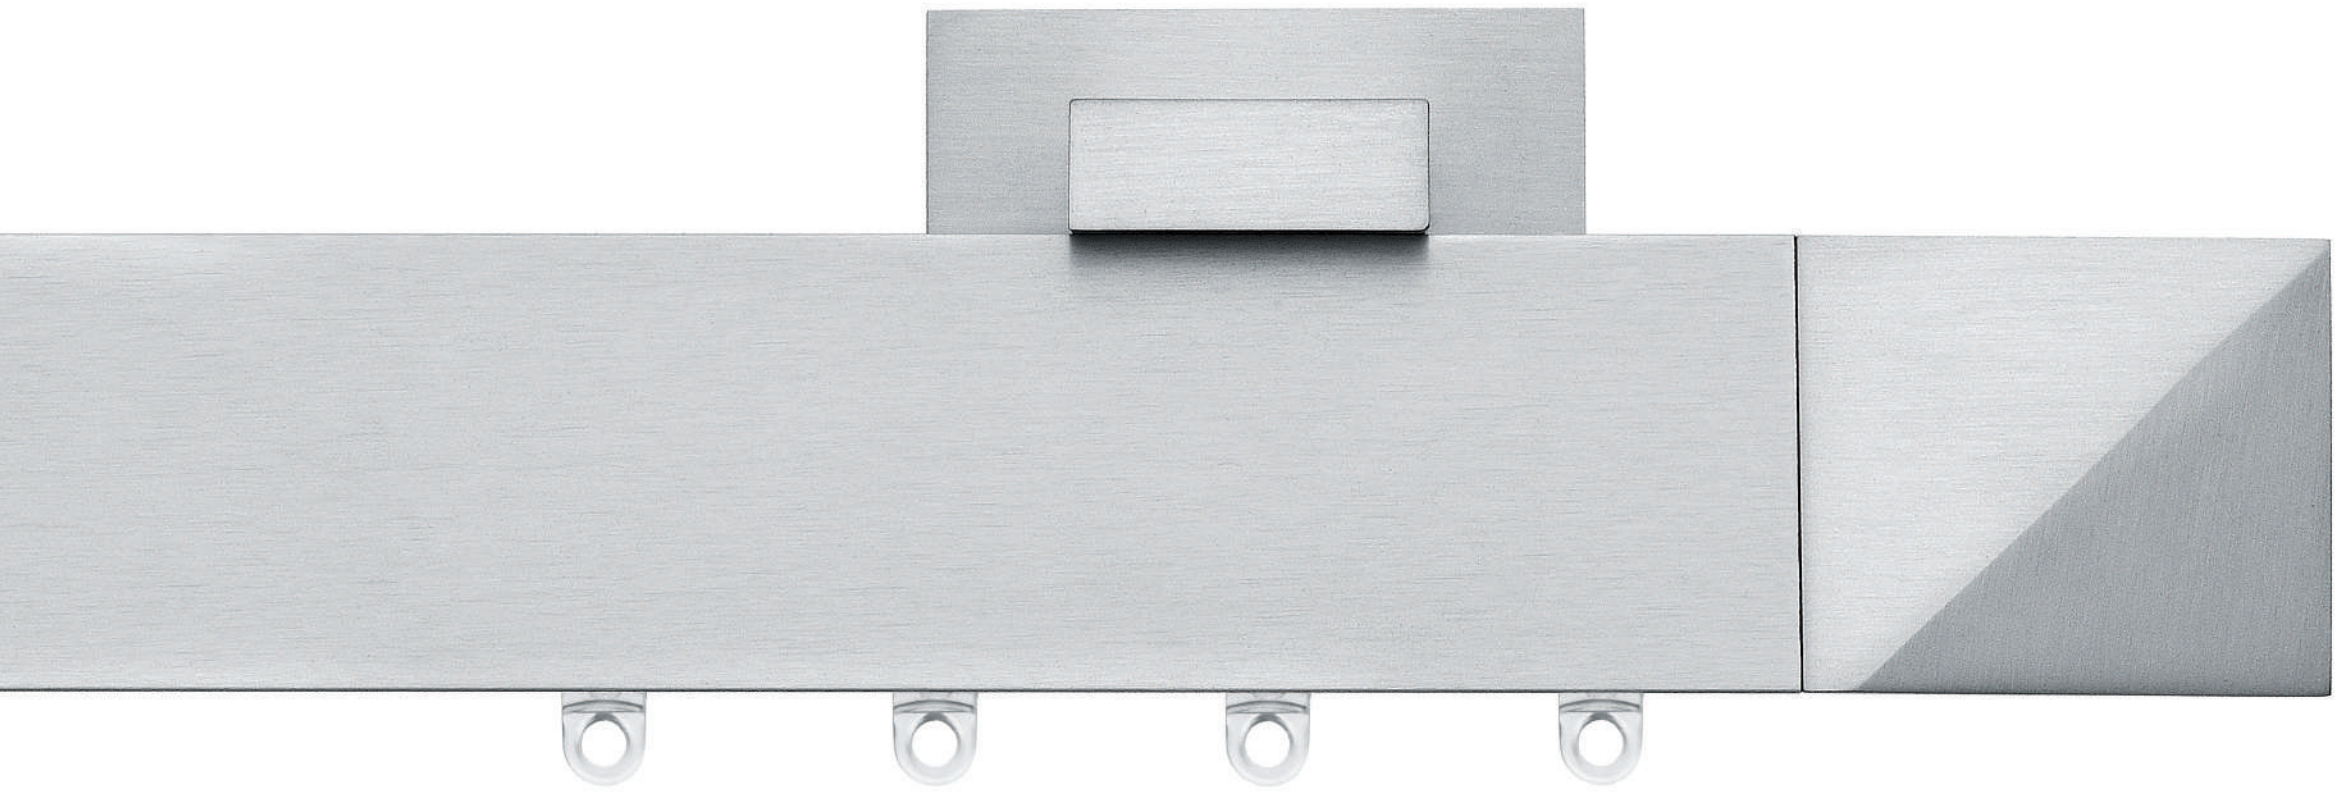

60 X 15

60 X 15

Scaglioni

60 X 15

Scaglioni

POSEIDONE

Alluminio satinato verniciato opaco • Powder coated matt flat aluminium

ELIO

Alluminio lucido verniciato • Varnished polished aluminium

60 X 15

POSEIDONE

art. 60A089

Lunghezza cm Length cm	Scorr. Roller	Supporti Brackets
120	12	2
140	14	2
160	16	2
180	18	2
200	20	2
220	22	2
250	26	3
300	30	3
340 *	34	3
400 *	40	3

Movimento a corde
Pull corded system

1 rosetta a muro
1 wall mount socket

Con supporti a soffitto
With ceiling brackets

ELIO

art. 60A010

Lunghezza cm Length cm	Scorr. Roller	Supporti Brackets
120	12	2
140	14	2
160	16	2
180	18	2
200	20	2
220	22	2
250	26	3
300	30	3
340 *	34	3
400 *	40	3

Movimento a corde
Pull corded system

1 rosetta a muro
1 wall mount socket

Con supporti a soffitto
With ceiling brackets

* Normalmente 2 pezzi giuntati. Per tubo intero chiedere quotazione. Supplied in 2 split rods with one connector. For rod in one piece, please ask for quotation.