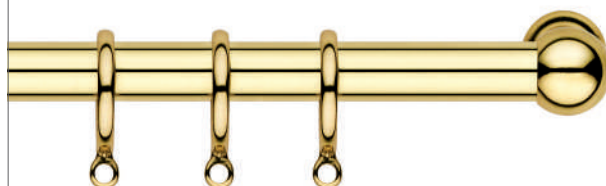

CARENA

art. 13M064